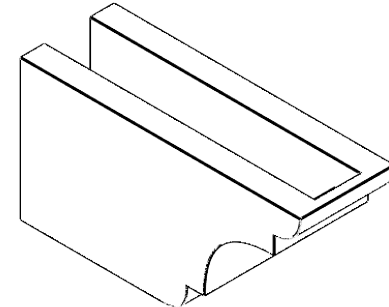

ITEM NUMBER: RFTURO040X06000X12000X006NEB00RCPR

4"W X 6"H X 12"L TIMBERTHANE ROUGH CEDAR NEW BRIGHTON FAUX WOOD OPEN RAFTER TAIL, 6"L END, PRIMED TAN

ISOMETRIC

FRONT PROFILE

GENERATED DATE : 03/02/2023

EKENA MILLWORK
2300 WEST MAIN ST.
CLARKSVILLE, TX 75426
TOLL FREE: 866-607-0453
WWW.EKENAMILLWORK.COM

NOTES

1. INSTALLATION TO BE COMPLETED IN ACCORDANCE WITH MANUFACTURER'S SPECIFICATIONS.
2. DRAWING MAY NOT BE TO SCALE
3. THIS DRAWING IS INTENDED FOR DESIGN AND PLANNING PURPOSES ONLY.
4. ALL INFORMATION CONTAINED HEREIN WAS CURRENT AT THE TIME OF DEVELOPMENT BUT MUST BE REVIEWED AND APPROVED BY THE PRODUCT MANUFACTURER TO BE CONSIDERED ACCURATE.
5. TIMBERTHANE ARCHITECTURAL PRODUCTS ARE MADE FROM HIGH DENSITY URETHANE AND COME FACTORY PRIMED