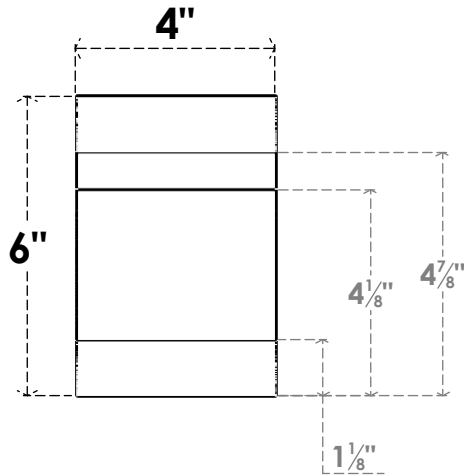

ITEM NUMBER: RFTURO040X06000X12000X006NEB00RCPR

4"W X 6"H X 12"L TIMBERTHANE ROUGH CEDAR NEW BRIGHTON FAUX WOOD OPEN RAFTER TAIL, 6"L END, PRIMED TAN

ISOMETRIC

FRONT PROFILE

GENERATED DATE : 03/02/2023

EKENA MILLWORK
2300 WEST MAIN ST.
CLARKSVILLE, TX 75426
TOLL FREE: 866-607-0453
WWW.EKENAMILLWORK.COM

NOTES

1. INSTALLATION TO BE COMPLETED IN ACCORDANCE WITH MANUFACTURER'S SPECIFICATIONS.
2. DRAWING MAY NOT BE TO SCALE
3. THIS DRAWING IS INTENDED FOR DESIGN AND PLANNING PURPOSES ONLY.
4. ALL INFORMATION CONTAINED HEREIN WAS CURRENT AT THE TIME OF DEVELOPMENT BUT MUST BE REVIEWED AND APPROVED BY THE PRODUCT MANUFACTURER TO BE CONSIDERED ACCURATE.
5. TIMBERTHANE ARCHITECTURAL PRODUCTS ARE MADE FROM HIGH DENSITY URETHANE AND COME FACTORY PRIMED