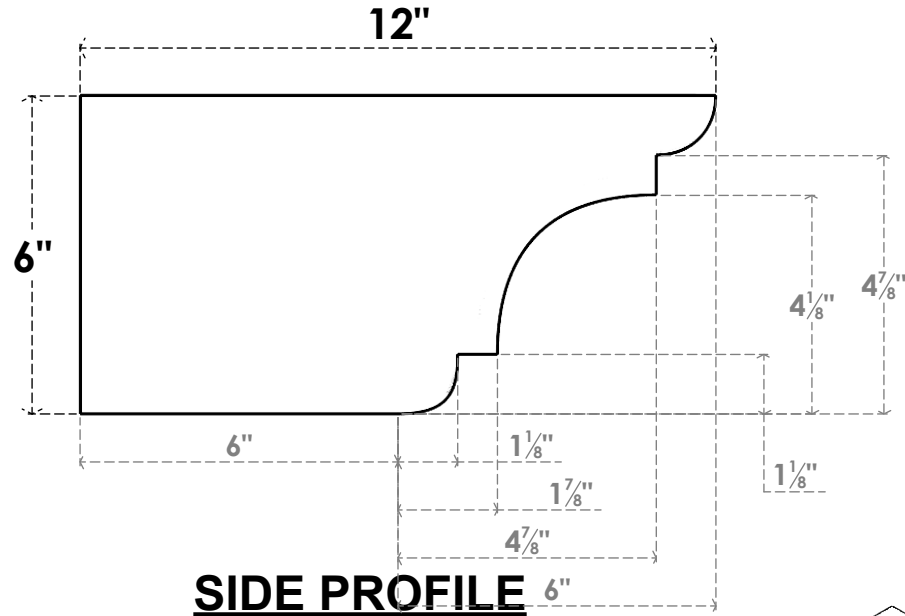

ITEM NUMBER: RFTURO040X06000X12000X006NEB00RCPR

4"W X 6"H X 12"L TIMBERTHANE ROUGH CEDAR NEW BRIGHTON FAUX WOOD OPEN RAFTER TAIL, 6"L END, PRIMED TAN

ISOMETRIC

FRONT PROFILE

GENERATED DATE : 03/02/2023

EKENA MILLWORK
2300 WEST MAIN ST.
CLARKSVILLE, TX 75426
TOLL FREE: 866-607-0453
WWW.EKENAMILLWORK.COM

NOTES

1. INSTALLATION TO BE COMPLETED IN ACCORDANCE WITH MANUFACTURER'S SPECIFICATIONS.
2. DRAWING MAY NOT BE TO SCALE
3. THIS DRAWING IS INTENDED FOR DESIGN AND PLANNING PURPOSES ONLY.
4. ALL INFORMATION CONTAINED HEREIN WAS CURRENT AT THE TIME OF DEVELOPMENT BUT MUST BE REVIEWED AND APPROVED BY THE PRODUCT MANUFACTURER TO BE CONSIDERED ACCURATE.
5. TIMBERTHANE ARCHITECTURAL PRODUCTS ARE MADE FROM HIGH DENSITY URETHANE AND COME FACTORY PRIMED